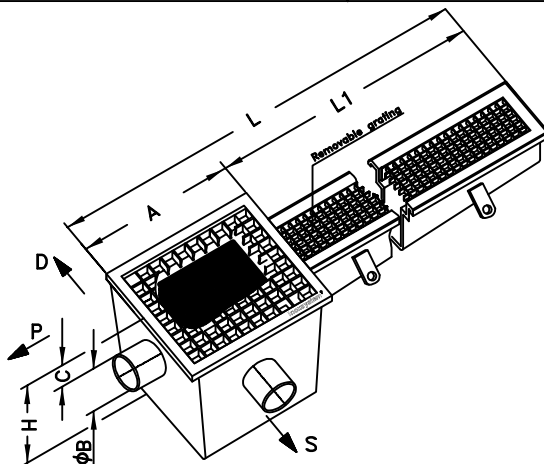

OUTLET PIPE ORIENTATION	
S	-LEFT
D	-RIGHT
P	-STRAIGHT

DWG Inoxsystem® N°
2152-13