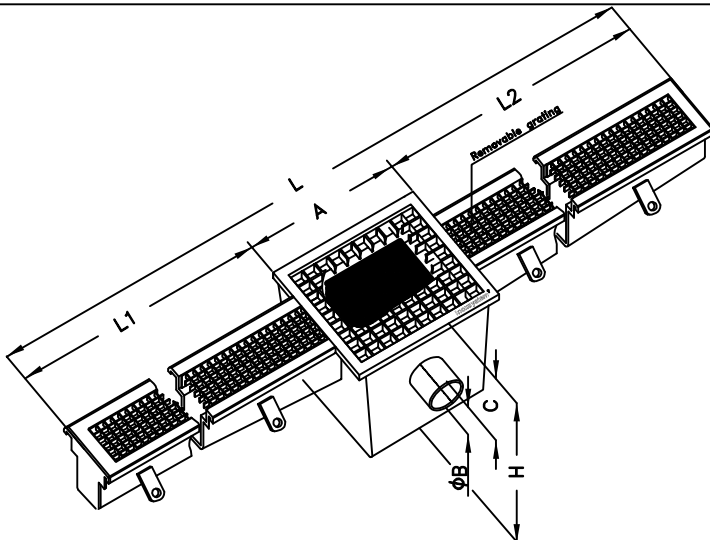

DWG Inoxsystem® N°
2151-13

Inoxsystem

www.inoxsystem.it - info@inoxsystem.it

**CHANNEL WITH GRATING
WITH SIPHONED GRATED GULLY
ODOR TRAP AND FILTER BASKET INCLUDED**

Head horizontal outlet odor trap outlet